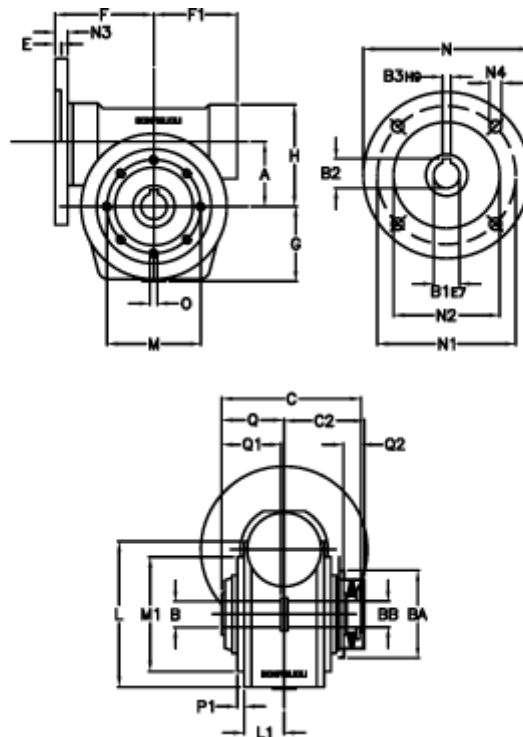

Data Sheet

Article number: 390204401472736

Description: Worm Gear with Torque Limiter
VF 44-L2-P-14-P71B5

Measures

a = 44.60	C2 = 48	L1 = 35.0	O = M6x8
B = 18	Description = VF 44P-xx-71B5	m = 65	P1 = 2.0
B1 E7 = 14	E = 2.0	M1 = 50	Q = 32.0
B2 = 16.3	F = 65	N = 160	Q1 = 32
B3 H9 = 5	F1 = 54	N1 = 130	Q2 = 12
BA = 40	g = 51	N2 = 110	
BB H7 = 11	H = 71.0	N3 = 10.5	
C = 79	L = 80.0	N4 = 9,5	